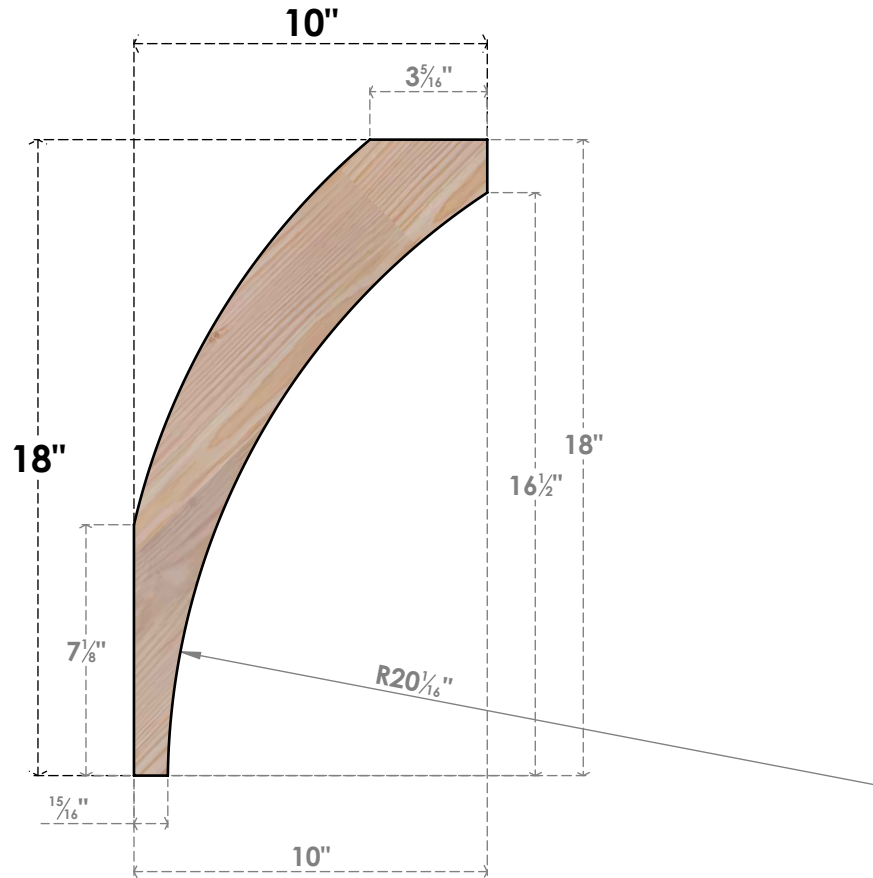

BRC04X10X18THR00SDF

3 1/2"W X 10"D X 18"H THORTON SMOOTH BRACE, DOUGLAS FIR

SIDE

FRONT

EKENA MILLWORK
 2300 WEST MAIN ST.
 CLARKSVILLE, TX 75426
 TOLL FREE: 866-607-0453
 WWW.EKENAMILLWORK.COM

NOTES

1. INSTALLATION TO BE COMPLETED IN ACCORDANCE WITH MANUFACTURER'S SPECIFICATIONS.
2. DRAWING MAY NOT BE TO SCALE
3. THIS DRAWING IS INTENDED FOR DESIGN AND PLANNING PURPOSES ONLY.
4. ALL INFORMATION CONTAINED HEREIN WAS CURRENT AT THE TIME OF DEVELOPMENT BUT MUST BE REVIEWED AND APPROVED BY THE PRODUCT MANUFACTURER TO BE CONSIDERED ACCURATE.
5. PRODUCTS ARE NOT KILN DRIED. THIS ITEM IS UNIQUE AND WILL CONTAIN THE NATURAL VARIATIONS THAT THE WOOD SPECIES OFFERS. THIS MAY RESULT IN VARIATIONS UP TO 1/4"