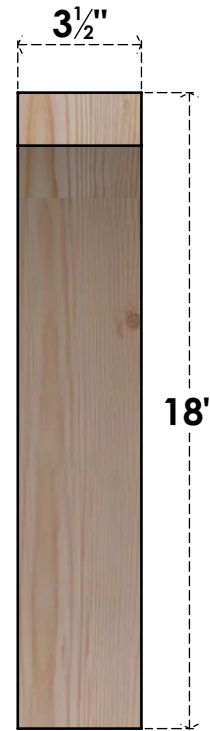

BRC04X10X18THR00SDF

3 1/2"W X 10"D X 18"H THORTON SMOOTH BRACE, DOUGLAS FIR

SIDE

FRONT

EKENA MILLWORK
 2300 WEST MAIN ST.
 CLARKSVILLE, TX 75426
 TOLL FREE: 866-607-0453
 WWW.EKENAMILLWORK.COM

NOTES

1. INSTALLATION TO BE COMPLETED IN ACCORDANCE WITH MANUFACTURER'S SPECIFICATIONS.
2. DRAWING MAY NOT BE TO SCALE
3. THIS DRAWING IS INTENDED FOR DESIGN AND PLANNING PURPOSES ONLY.
4. ALL INFORMATION CONTAINED HEREIN WAS CURRENT AT THE TIME OF DEVELOPMENT BUT MUST BE REVIEWED AND APPROVED BY THE PRODUCT MANUFACTURER TO BE CONSIDERED ACCURATE.
5. PRODUCTS ARE NOT KILN DRIED. THIS ITEM IS UNIQUE AND WILL CONTAIN THE NATURAL VARIATIONS THAT THE WOOD SPECIES OFFERS. THIS MAY RESULT IN VARIATIONS UP TO 1/4"